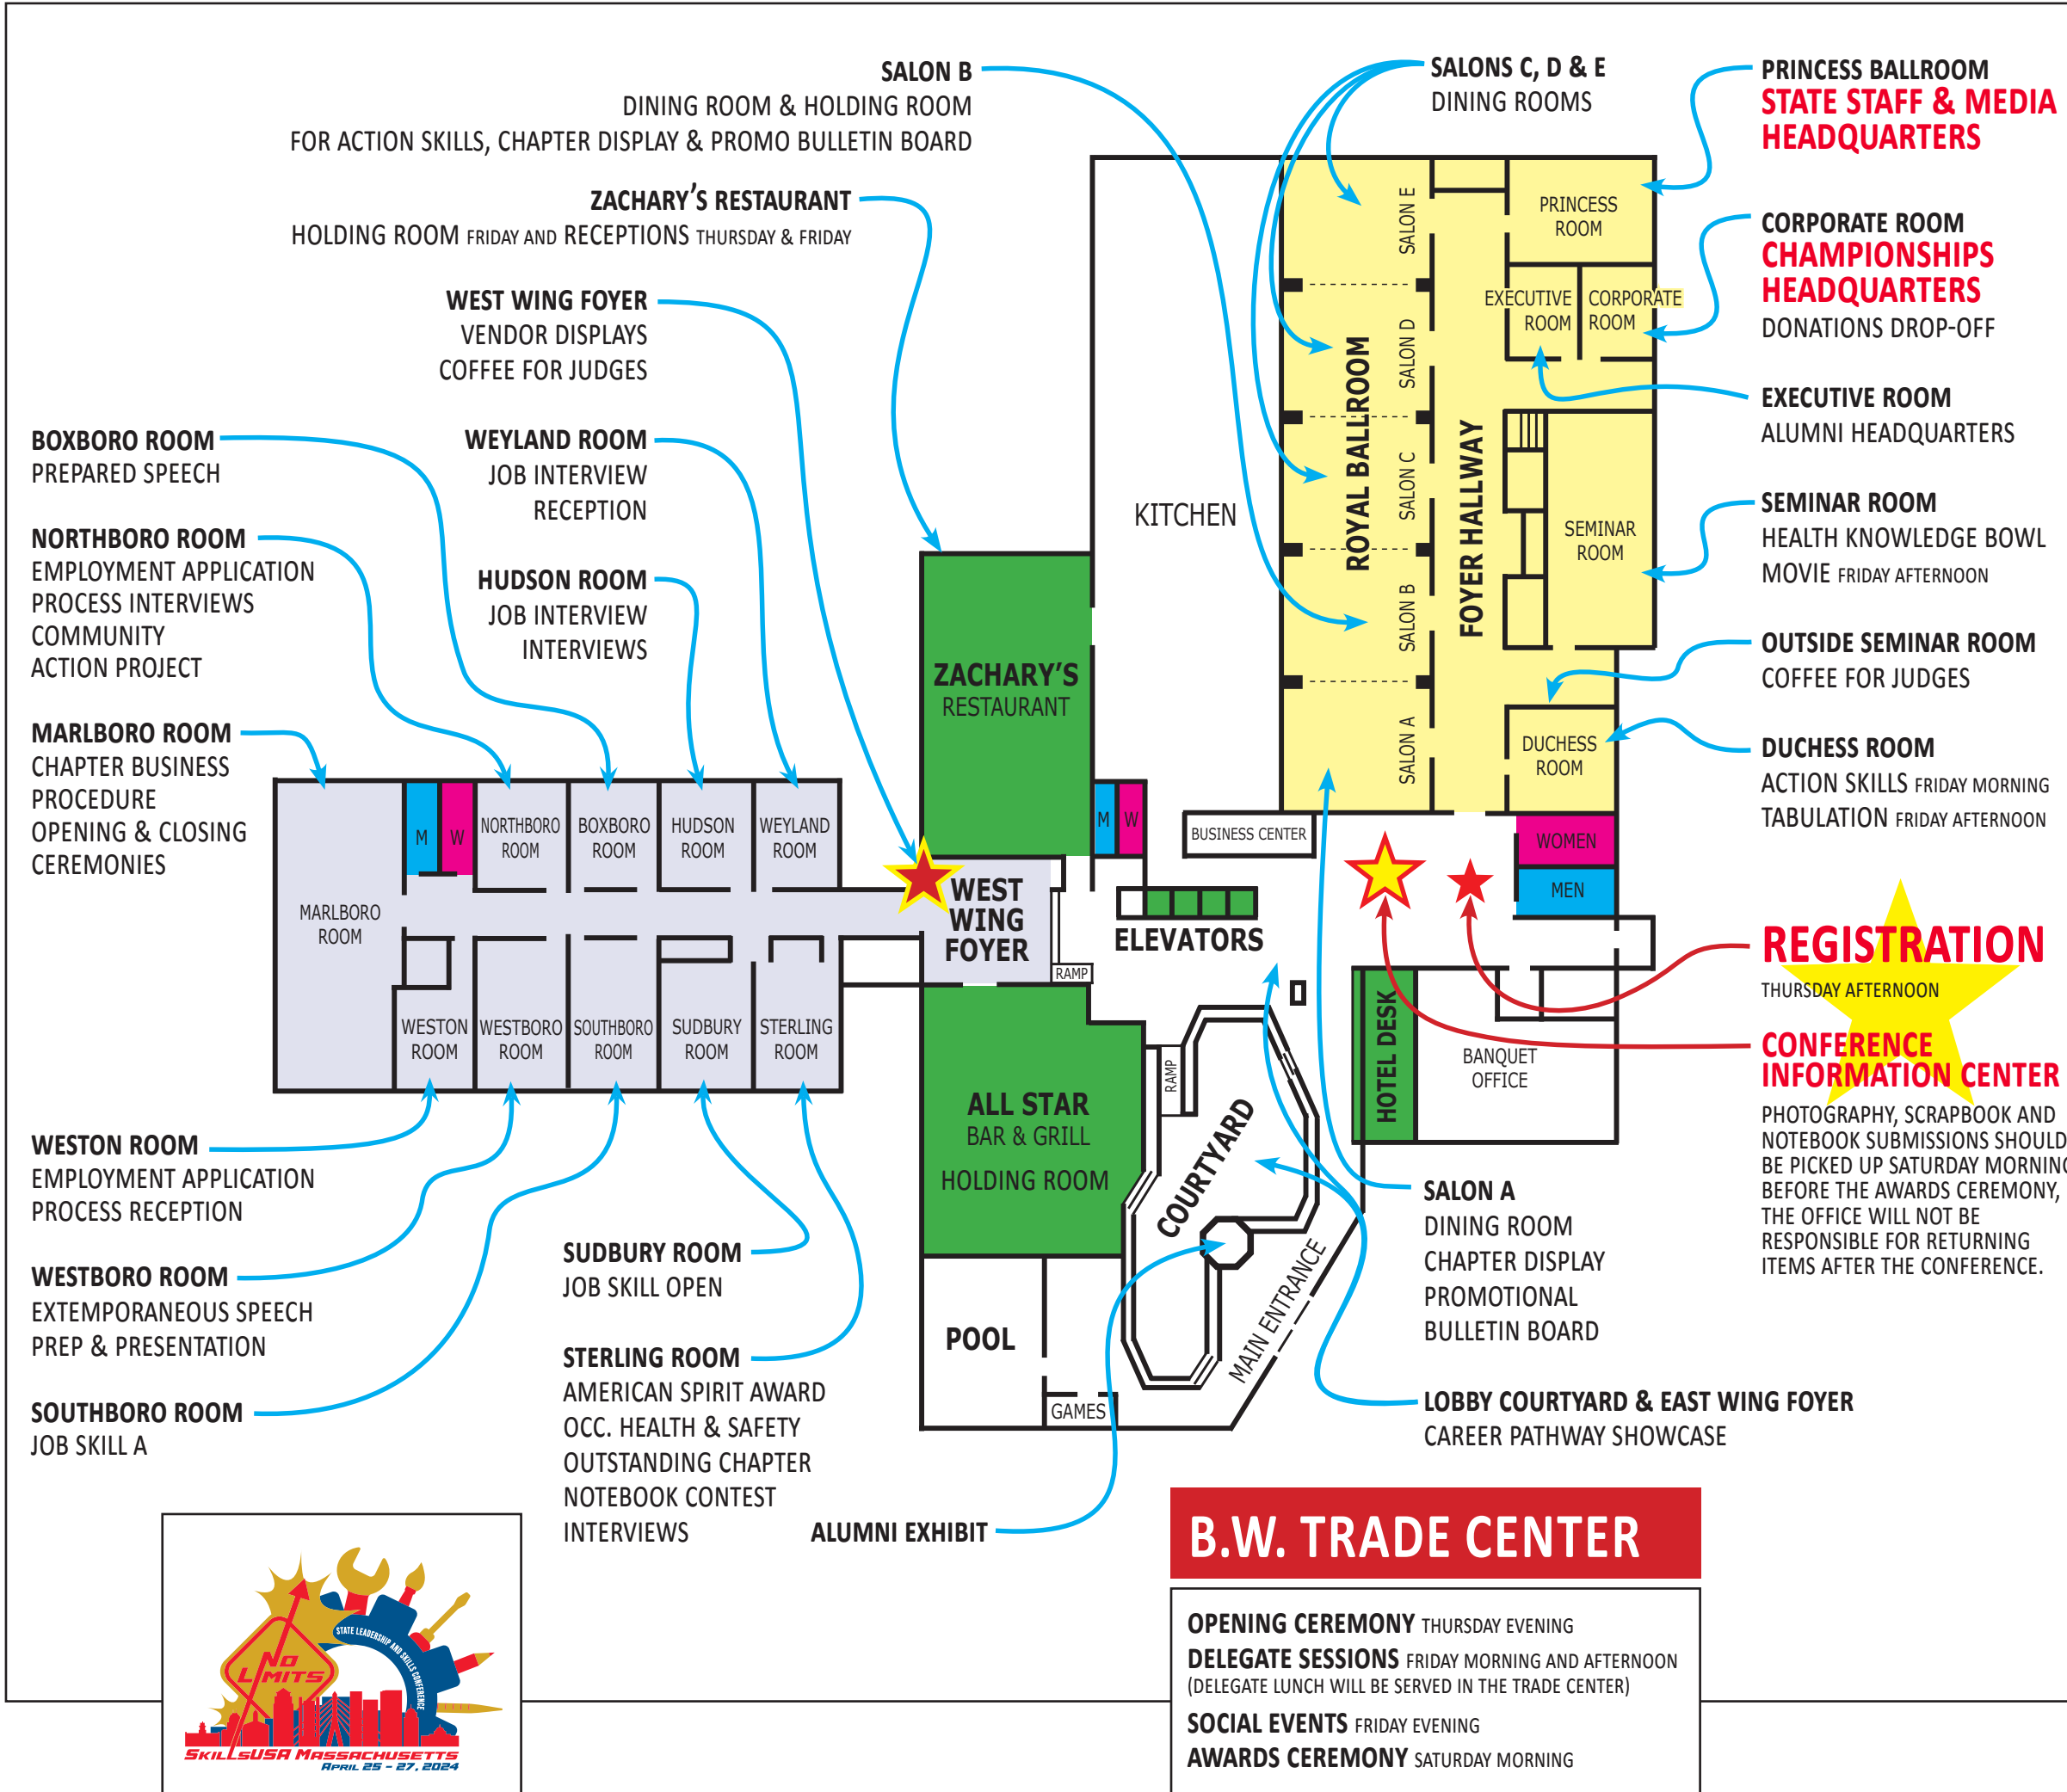

STATE LEADERSHIP & SKILLS CONFERENCE CAREER COMPETITIONS LOCATIONS & VENUE MAP

UPTON HIGHWAY BARN

MASONRY

COURTYARD MARRIOTT HOTEL

LUNCH IS TICKETED, CONTESTANTS ONLY
COMMUNITY SERVICE
CUSTOMER SERVICE
ENTREPRENEURSHIP
RELATED TECHNICAL MATH

ADVANTAGE TRUCK GROUP

LUNCH IS TICKETED, CONTESTANTS & 1 ADVISOR ONLY
DIESEL EQUIPMENT TECHNOLOGY

TRI-COUNTY REGIONAL TECH

LUNCH IS TICKETED, CONTESTANTS & 1 ADVISOR ONLY
CABINETMAKING

EMBASSY SUITES HOTEL

LUNCH IS TICKETED, CONTESTANTS ONLY
FRESHMEN GENERAL SESSION
CAREER CHOICE COMMENTARY
EXPLORATORY PROJECT DEMO
SAFETY POSTER DESIGN
STICKER DESIGN

SHAWSHEEN VALLEY TECH

LUNCH IS TICKETED, CONTESTANTS & 1 ADVISOR ONLY
GRAPHIC COMMUNICATIONS
GRAPHIC IMAGING SUBLIMATION
SCREEN PRINTING TECHNOLOGY